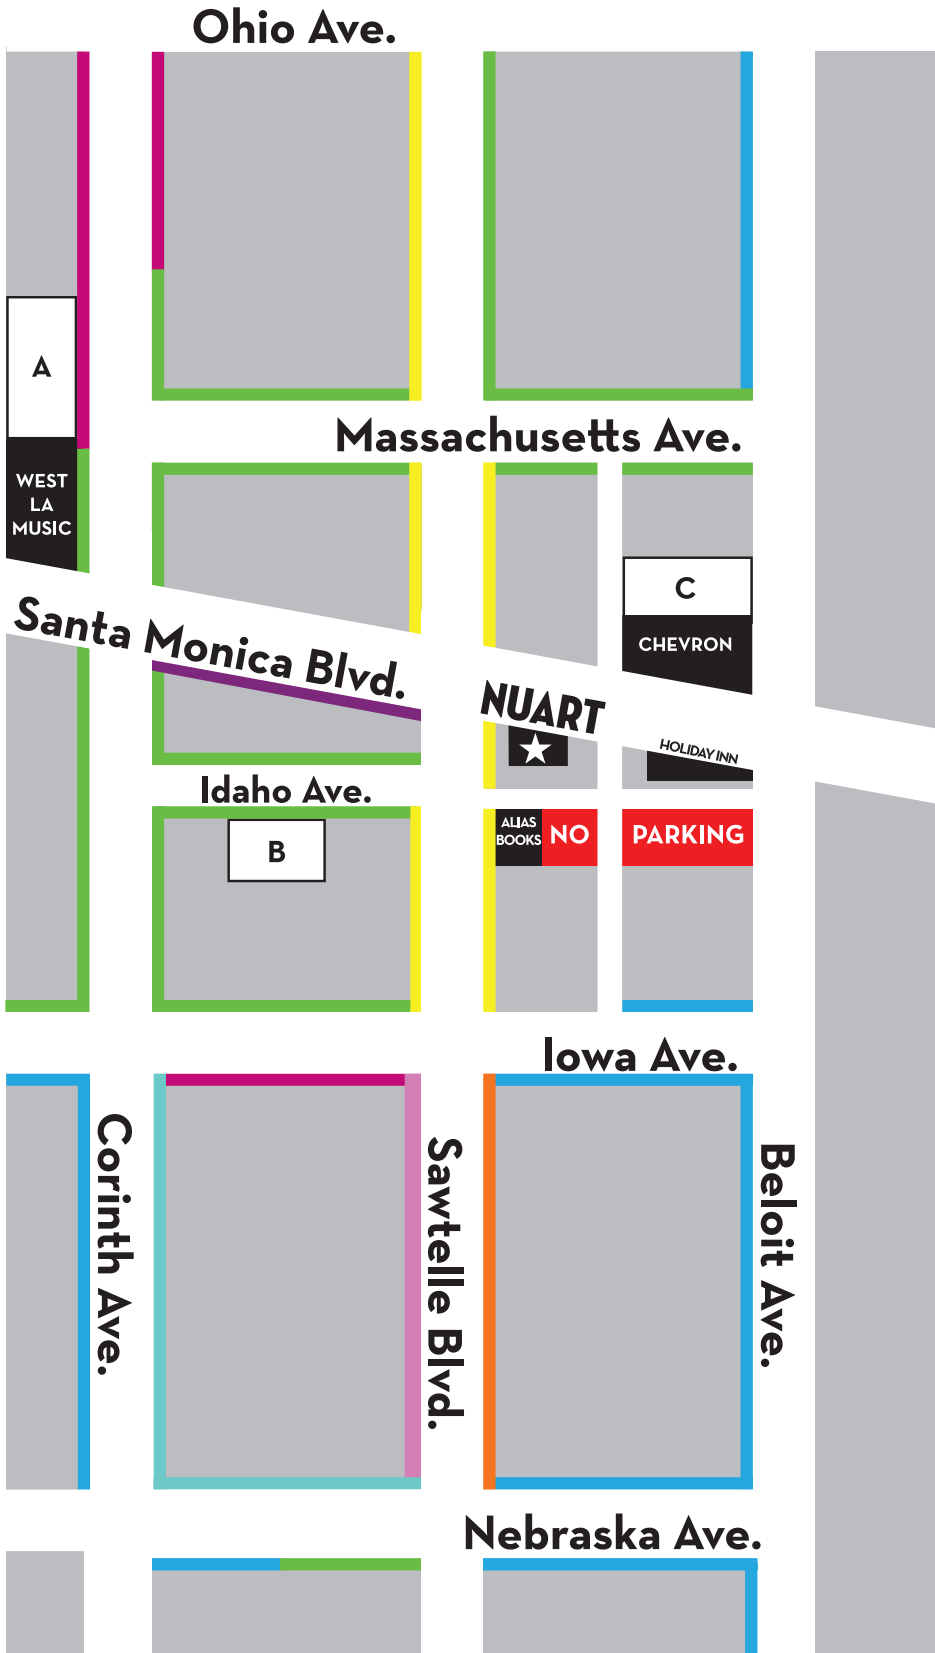

PARKING MAP

11272 Santa Monica Boulevard, just west of the 405 Freeway West Los Angeles, CA 90025 • (310) 281-8223

UNMETERED PARKING

- Free Residential
- NO PARKING before 5pm Mon-Fri; Free otherwise
- 4hr until 6pm Free afterwards and all day Sun
- 2hr until 6pm Free afterwards and all day Sun

METERED PARKING

- 4hr until 8pm Free afterwards and all day Sun
- 2hr until 8pm Free afterwards and all day Sun
- 1hr until 8pm Free afterwards and all day Sun
- NO PARKING before 7pm 1 hr until 8pm Free afterwards and all day Sun

“PARK & PAY” CITY LOTS*

*MIDNIGHT MOVIEGOERS NOTE:
These lots allow NO PARKING from 2:00am to 6:00am.

- A 40 Spaces. \$1.00 per hour
10 hours for \$4.00. 10 hour limit
7am-9pm Daily
- B 15 Spaces. \$1.00 per hour
2hr + 4hr Limits. 7am-9pm Daily
- C 20 Spaces. \$1.00 per hour
2 hr limit 7am-9pm Daily